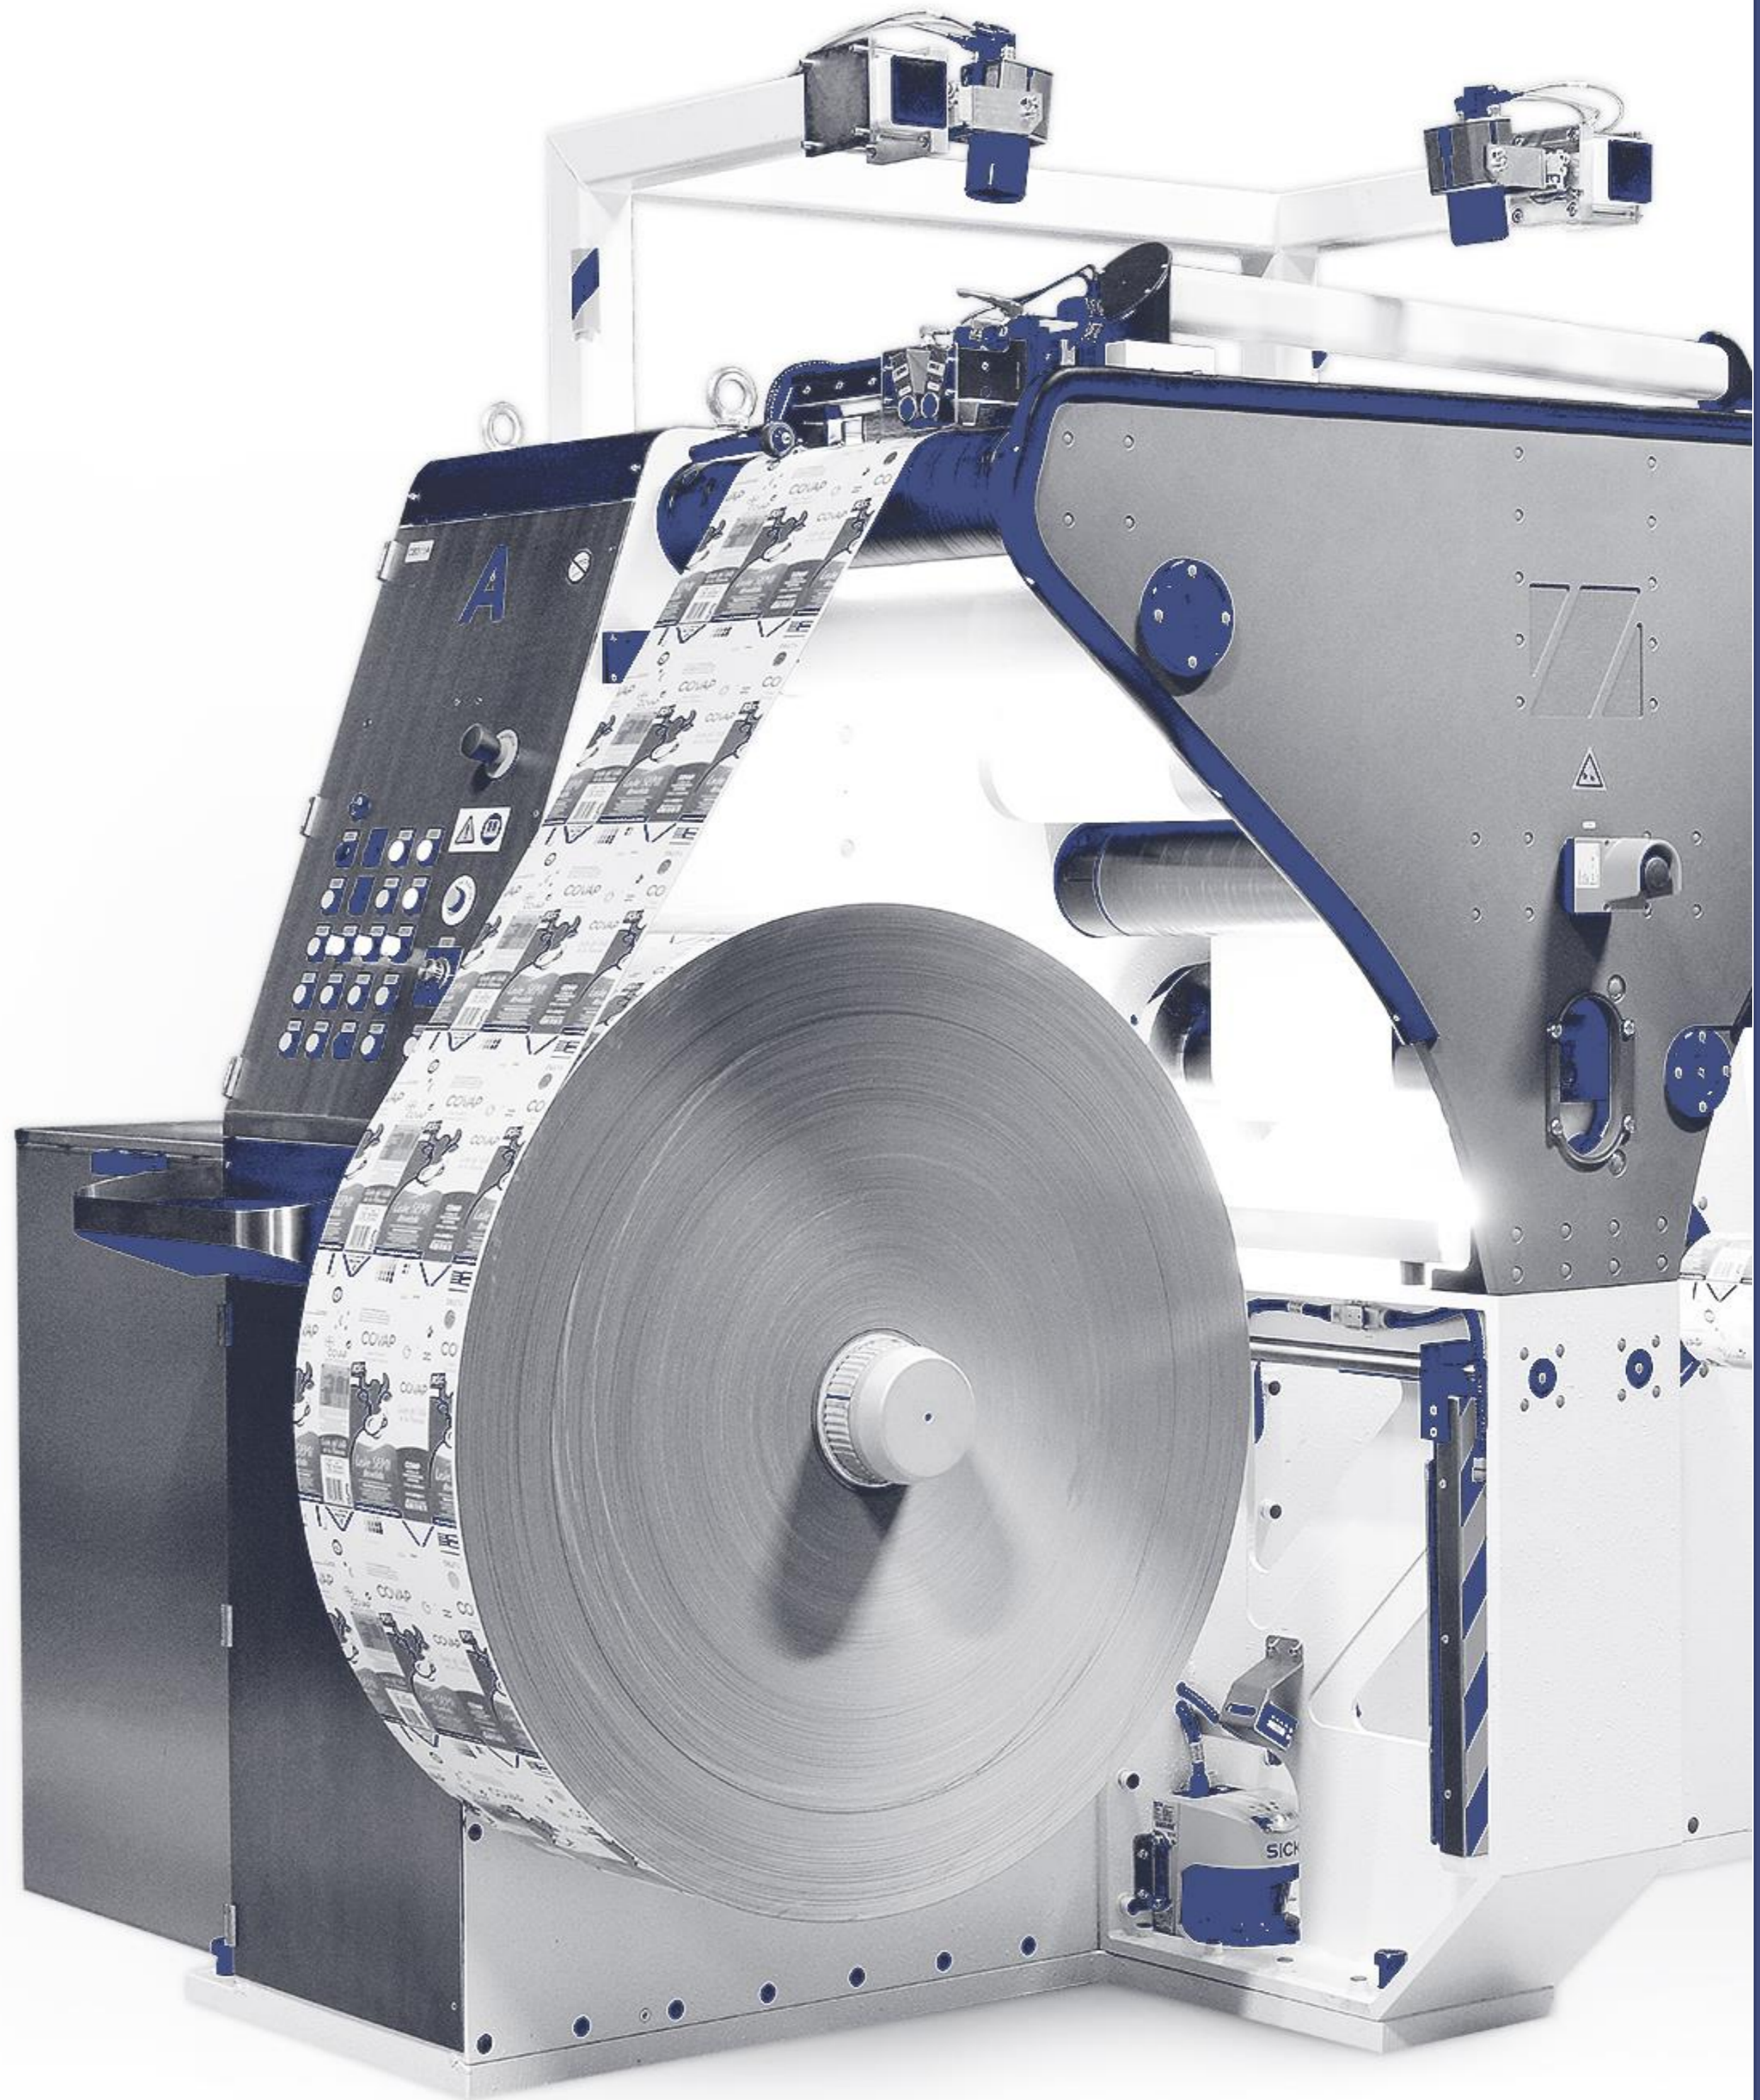

SINCE 1997

CONVERTING SOLUTIONS

1200 m/min
Max. Line Speed

400 mm
Max. Web Width

1350 mm
Reel Diameter

EDM

Ecoline Doctor Machine

zeugma@zeugma.pt